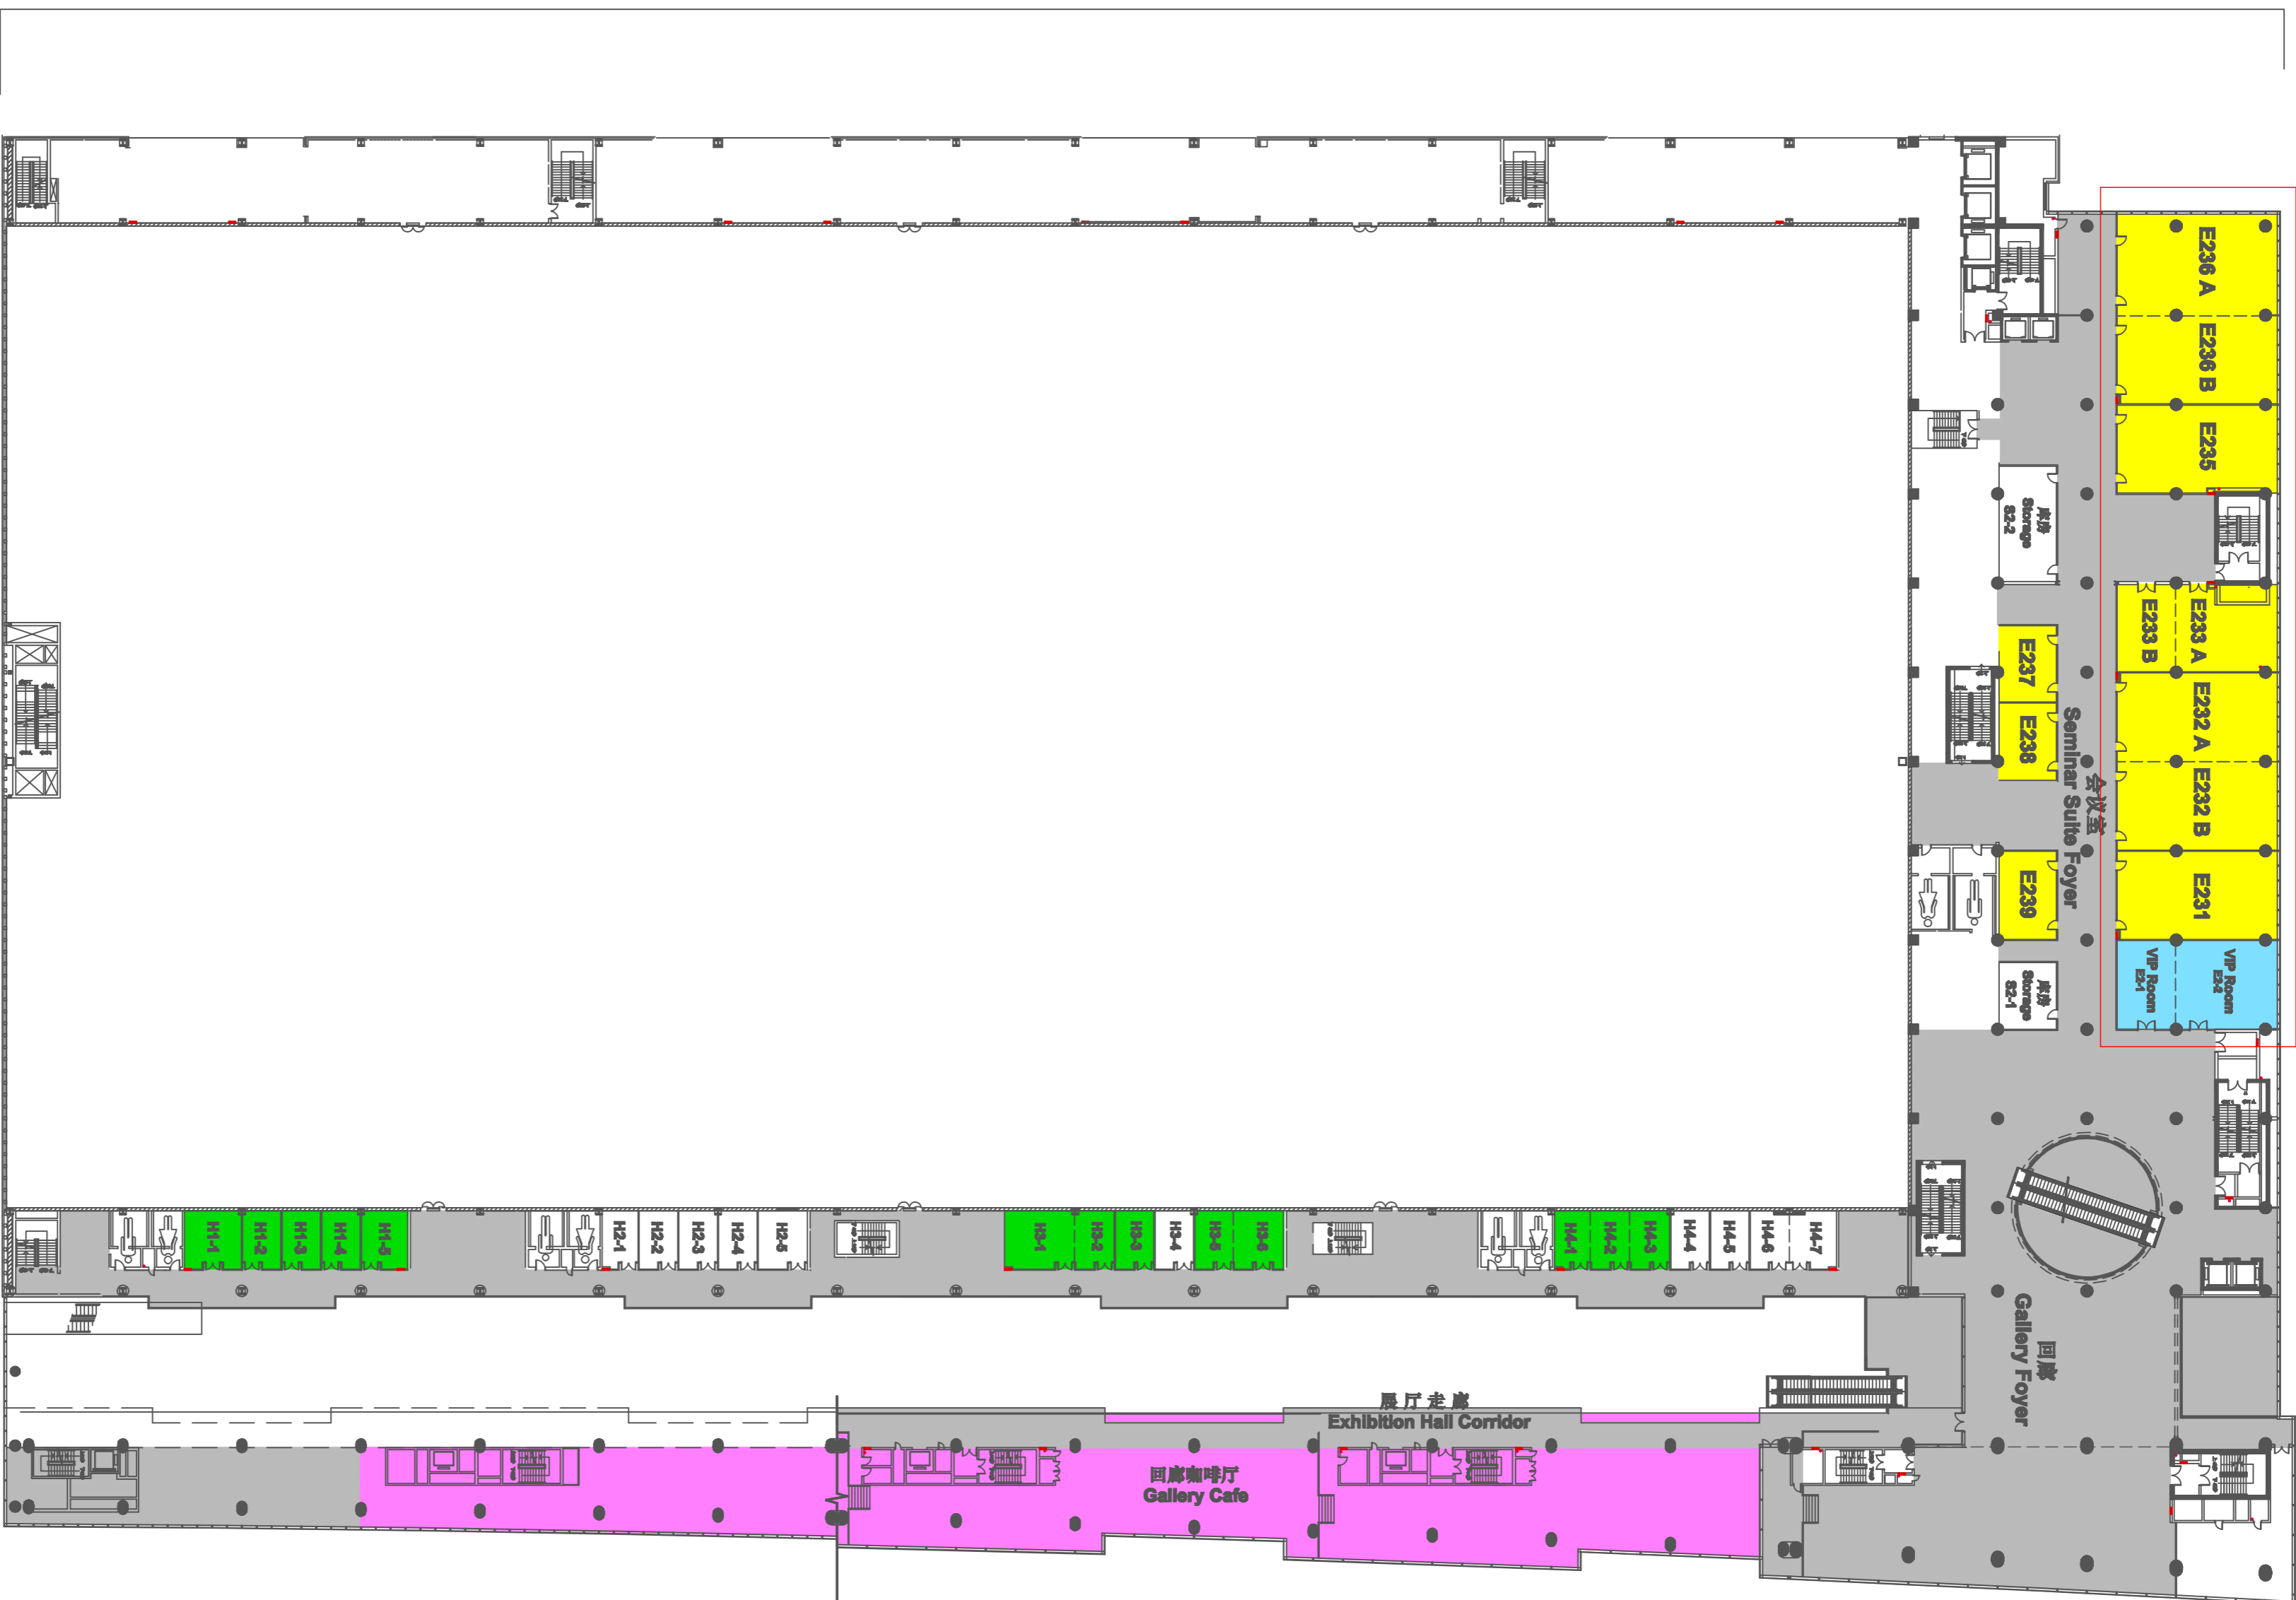

展览区
Exhibition Center

论坛室组合
Seminar Suite Meeting Rooms

国家会议中心二层展览平面图

Floorplan of Level 2

China National Convention Center